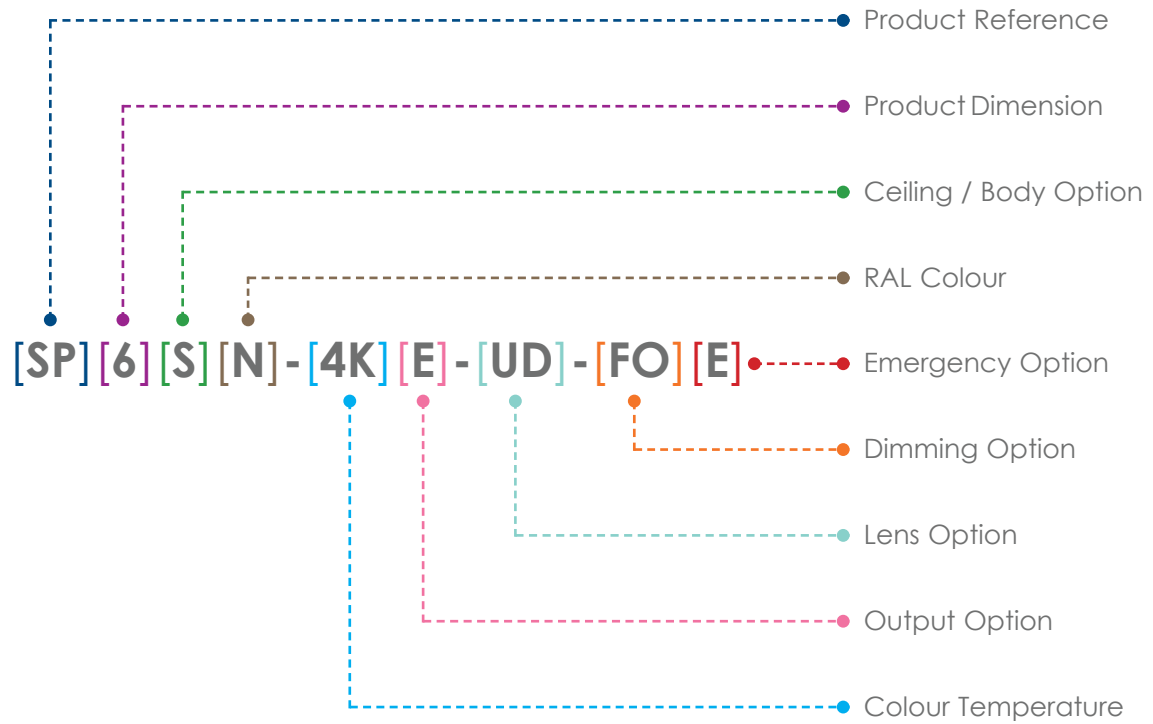

Product Code Building

Clearvision codes are broken down into sections, please see the example code below to show what components the code is broken down into, some sections of the code have varying options - these are denoted with a specific symbol:

Key:

- Ceiling Options
- Body Options
- RAL Colour
- Other Options
- Colour Temperature
- Dimming Option
- Emergency Option

To create your custom part codes, take the standard code in the 'Standard Products' list as a base and replace the symbol with an option from the variations list below - the options available for each section will have the corresponding symbol next to it.

Standard Products

Product Code	Dimensions	Lens	Output	Power	Efficacy	Weight	IP Rating
SP6□△-OE□-□-UD-☆	L:600 W:600 H:95	UD	3500	31.5	111.11	6.1	IP 40
SP6□△-OS□-□-UD-☆	L:600 W:600 H:95	UD	4200	35.0	120.00	6.1	IP 40
SP6□△-OB□-□-UD-☆	L:600 W:600 H:95	UD	5000	41.0	121.95	6.1	IP 40
SP6□△-OE□-□-GC-☆	L:600 W:600 H:95	GC	3675	31.5	116.67	6.1	IP 40
SP6□△-OS□-□-GC-☆	L:600 W:600 H:95	GC	4400	35.0	125.71	6.1	IP 40
SP6□△-OB□-□-GC-☆	L:600 W:600 H:95	GC	5500	41.0	134.15	6.1	IP 40

Product Icons

Below is a breakdown of the various icons you will see in the top right corner of our product pages, these show a quick overview of the product, which schemes it complies with, its lifetime, category and if it is available with emergency. The colour of the boxes can be a quick reference guide to the products category.